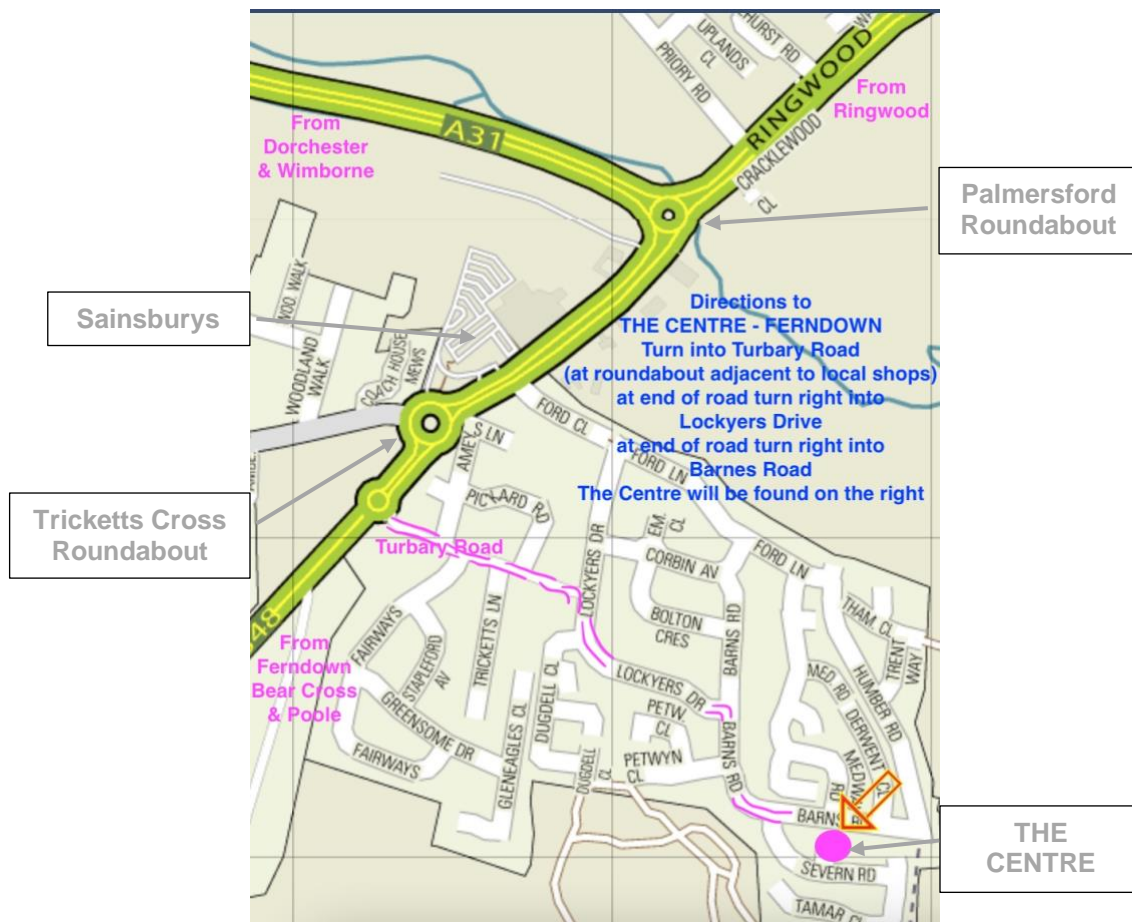

### DIRECTIONS TO THE CENTRE – FERNDOWN

**Travelling from Ringwood** ... Continue on **A31** towards **The South West / Poole / Wimborne** ... at **Palmersford Roundabout** continue ahead (first exit) to **Bournemouth / Ferndown** on **A347** ... pass Halfords / McDonalds and at next roundabout (*Tricketts Cross*) stay in left-hand lane continuing ahead on **A347** to **Bournemouth / Ferndown** ... remain in left-hand lane and in *less than 200 yards* turn left at next roundabout into **Turbary Road** (*Health Centre / Turbary Church / The Heatherlands Centre*) ... **see #**

**Travelling from Wimborne** ... Continue on **A31** towards **Ringwood** ... do not take the West Moors / Verwood exit ... move into right-hand lane approaching **Palmersford Roundabout** turning right (second exit) to **Bournemouth / Ferndown** on **A347** ... pass Halfords / McDonalds and at next roundabout (*Tricketts Cross*) stay in left-hand lane continuing ahead on **A347** to **Bournemouth / Ferndown** ... remain in left-hand lane and in *less than 200 yards* turn left at next roundabout into **Turbary Road** (signposted *Health Centre / Turbary Church / The Heatherlands Centre*) ... **see #**

**Travelling from Bournemouth & Poole** ... Join the **A348** (*Ringwood Road*) towards **Ringwood / Ferndown** ... stay on the same road going through Ferndown where the numbering changes to **A347** still signposted **Ringwood** ...  $\frac{3}{4}$  mile after Ferndown centre turn right at next roundabout into **Turbary Road** (signposted *Health Centre / Turbary Church / The Heatherlands Centre*) ... **see #**

**# Access via Turbary Road** ... Pass local shops in **Turbary Road** and continue *to end of road* ... at “T” junction *turn right* onto **Lockyers Drive** ... continue to end of road of Lockyers Drive ... at “T” junction *turn right* onto **Barns Road** ... in *less than 200 yards* **The Centre** appears on your right ... turn in front of The Centre to access car park.